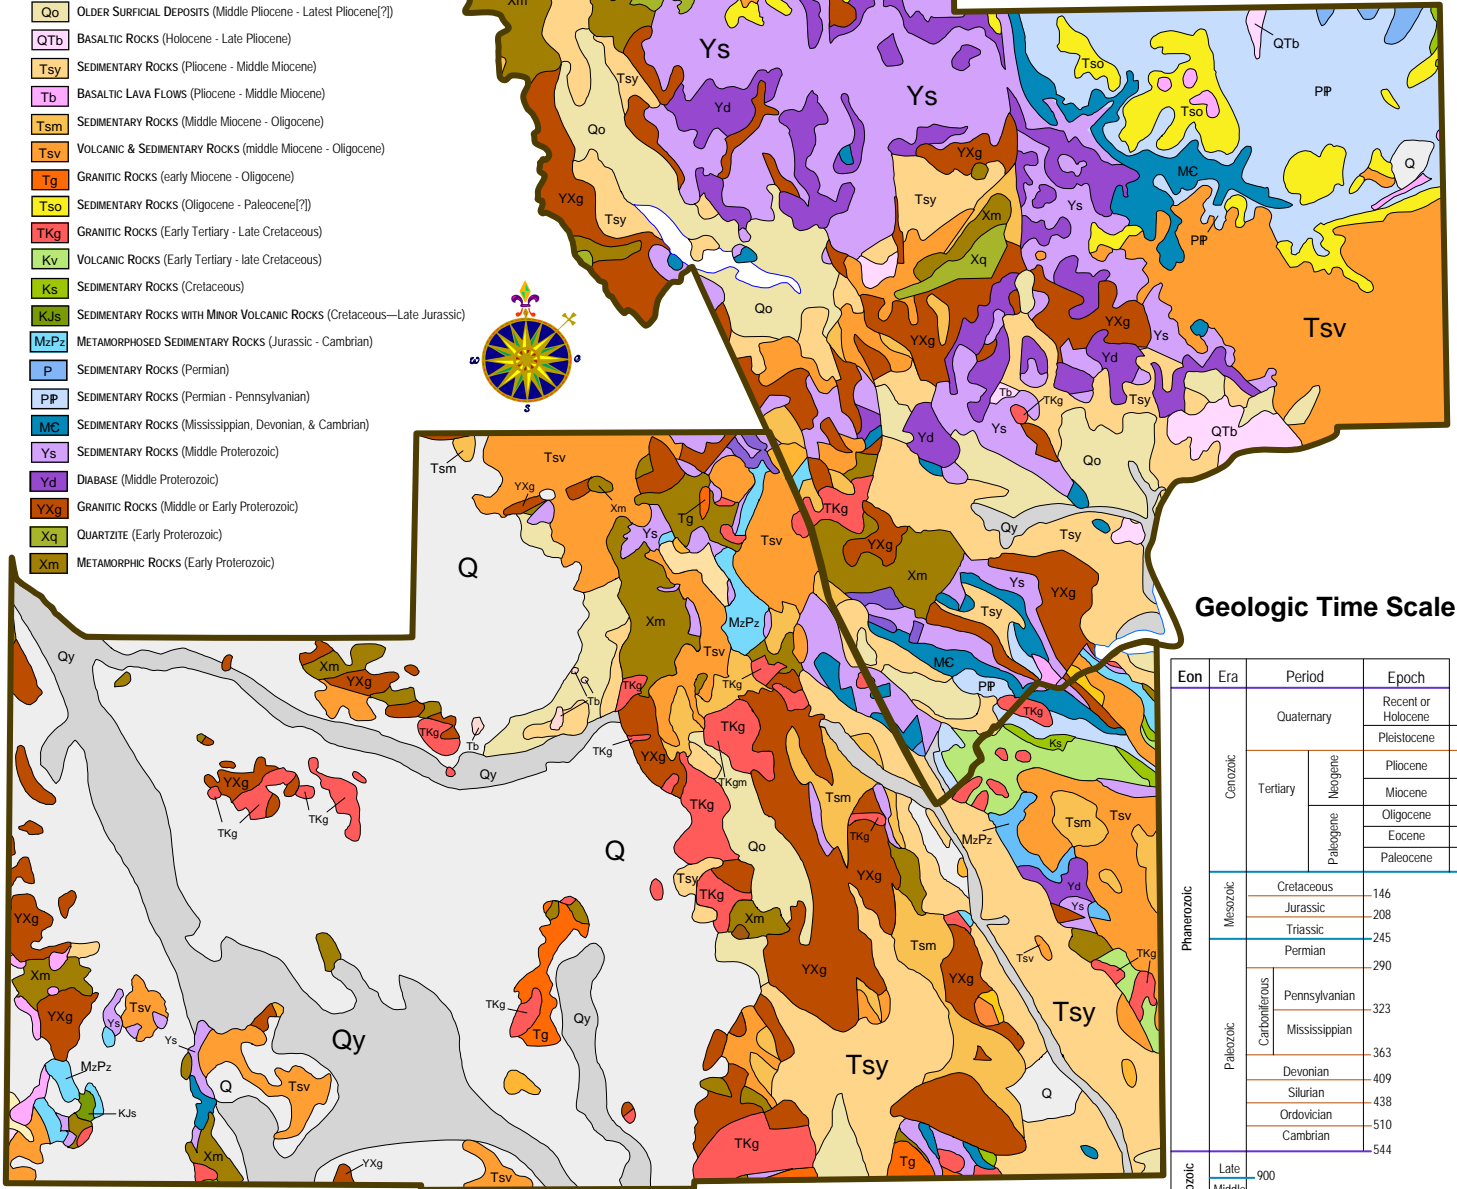

GEOLOGIC MAP UNITS

- Qy YOUNG ALLUVIUM (Holocene - Latest Pliocene)
- Q SURFICIAL DEPOSITS (Holocene - Latest Pliocene)
- Qo OLDER SURFICIAL DEPOSITS (Middle Pliocene - Latest Pliocene[?])
- QTb BASALTIC ROCKS (Holocene - Late Pliocene)
- Tsy SEDIMENTARY ROCKS (Pliocene - Middle Miocene)
- Tb BASALTIC LAVA FLOWS (Pliocene - Middle Miocene)
- Tsm SEDIMENTARY ROCKS (Middle Miocene - Oligocene)
- Tsv VOLCANIC & SEDIMENTARY ROCKS (middle Miocene - Oligocene)
- Tg GRANITIC ROCKS (early Miocene - Oligocene)
- Tso SEDIMENTARY ROCKS (Oligocene - Paleocene[?])
- TKg GRANITIC ROCKS (Early Tertiary - Late Cretaceous)
- Kv VOLCANIC ROCKS (Early Tertiary - late Cretaceous)
- Ks SEDIMENTARY ROCKS (Cretaceous)
- KJs SEDIMENTARY ROCKS WITH MINOR VOLCANIC ROCKS (Cretaceous—Late Jurassic)
- MzPz METAMORPHOSED SEDIMENTARY ROCKS (Jurassic - Cambrian)
- P SEDIMENTARY ROCKS (Permian)
- PP SEDIMENTARY ROCKS (Permian - Pennsylvanian)
- MC SEDIMENTARY ROCKS (Mississippian, Devonian, & Cambrian)
- Ys SEDIMENTARY ROCKS (Middle Proterozoic)
- Yd DIABASE (Middle Proterozoic)
- YXg GRANITIC ROCKS (Middle or Early Proterozoic)
- Xq QUARTZITE (Early Proterozoic)
- Xm METAMORPHIC ROCKS (Early Proterozoic)

Geologic Time Scale

Eon	Era	Period	Epoch	Millions of Years Ago	
Phanerozoic	Cenozoic	Quaternary	Recent or Holocene	0.01	
			Pleistocene	1.64	
		Tertiary	Neogene	Pliocene	5.2
				Miocene	23.3
			Paleogene	Oligocene	35.4
				Eocene	58.5
	Proterozoic	Mesozoic	Cretaceous	146	
			Jurassic	208	
			Triassic	245	
			Permian	290	
Paleozoic		Carboniferous	Pennsylvanian	323	
			Mississippian	363	
		Devonian	Devonian	409	
			Silurian	438	
			Ordovician	510	
			Cambrian	544	
Archean	Late	900			
	Early	2500			
Archean		4000			
		4560			

GEOLOGY OF THE CAAG DISTRICT

MAP NUMBER 19

TOPOGRAPHIC RELIEF WITHIN THE CAAG DISTRICT

MAP NUMBER 20

Source: Maricopa Association of Governments

SCHOOL DISTRICTS WITHIN THE CAAG DISTRICT

MAP NUMBER 21

Source: US Census Bureau, Pinal County