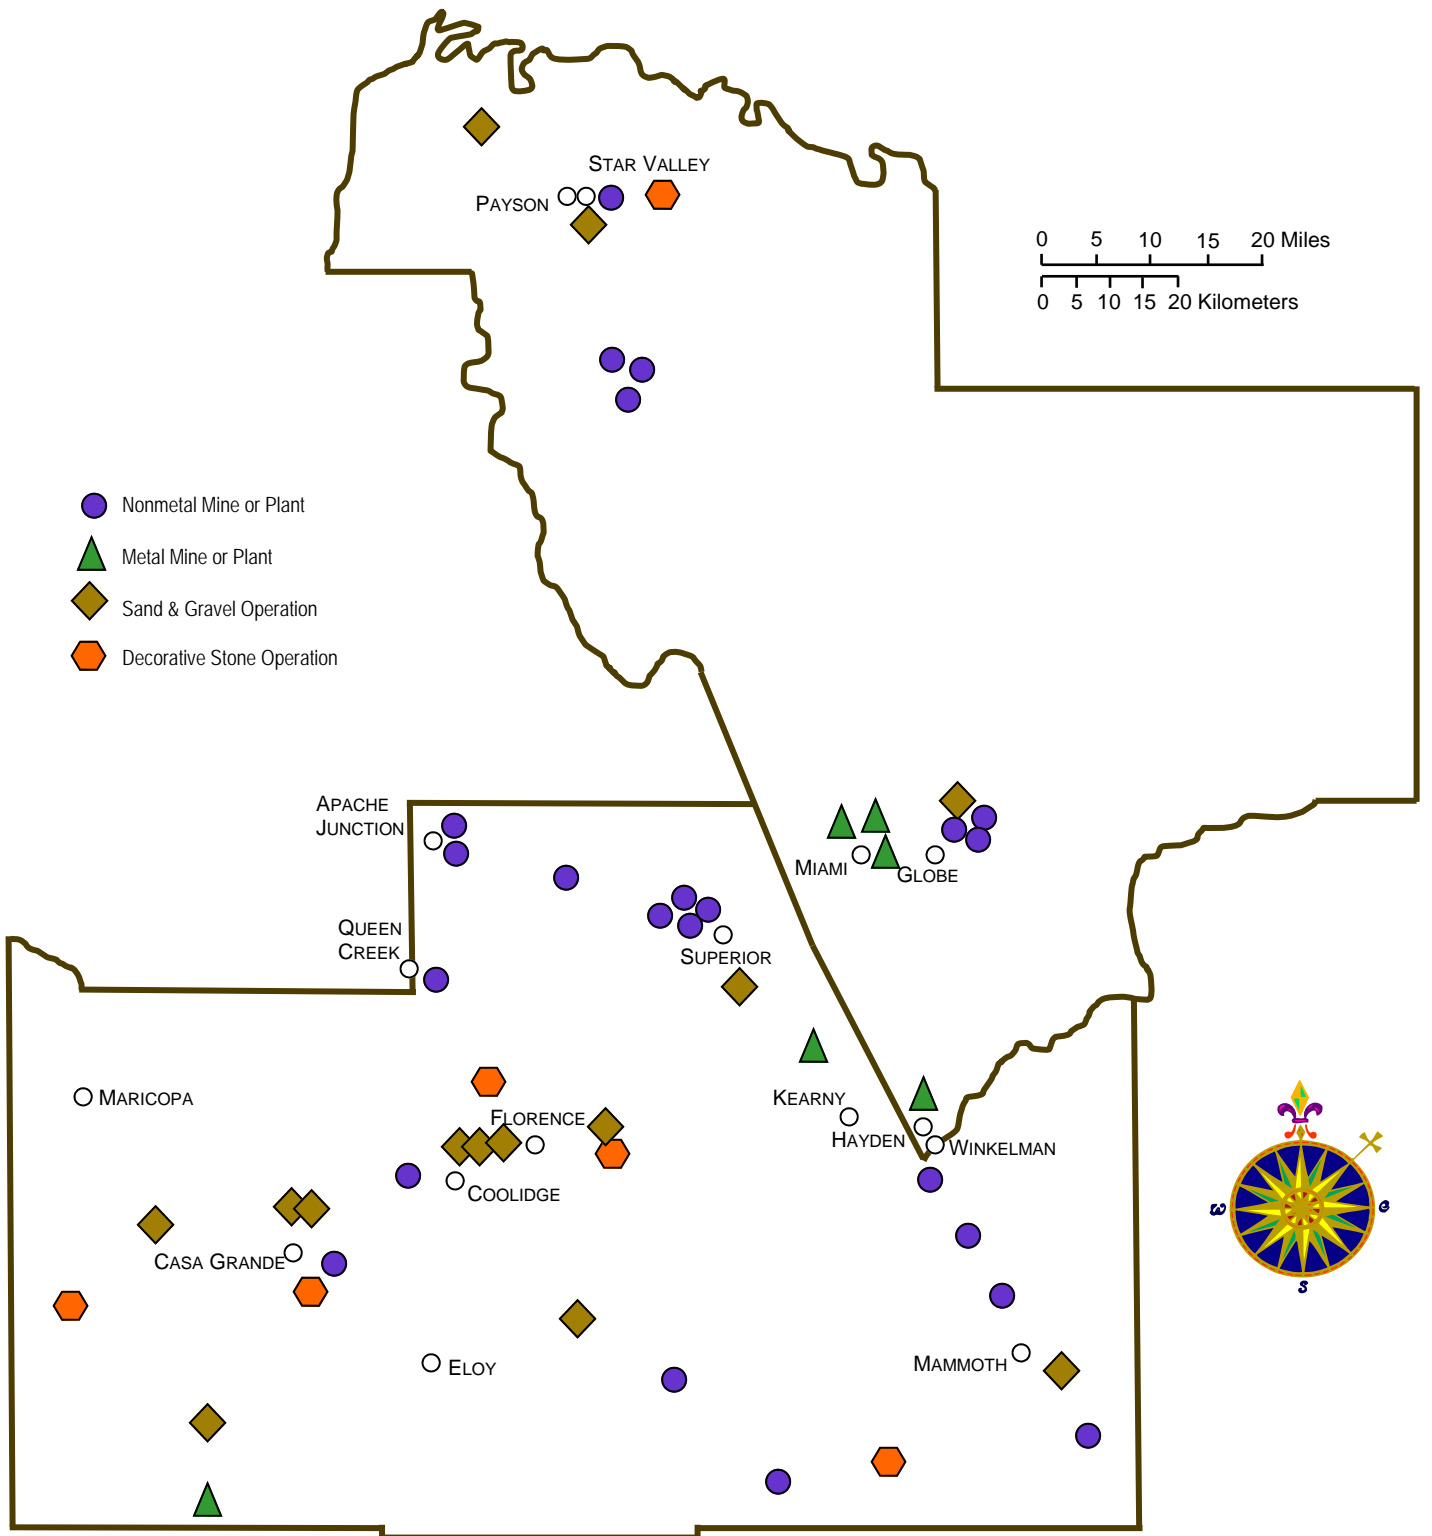

BIOTIC COMMUNITIES WITHIN THE CAAG DISTRICT

MAP NUMBER 7

Source: Arizona Game & Fish Department, 1993; Arizona Electronic Atlas

ACTIVE MINING LOCATIONS WITHIN THE CAAG DISTRICT

MAP NUMBER 8

Source: Arizona State Mine Inspector's Office, 2005

WATER PLANNING AREAS WITHIN THE CAAG DISTRICT

MAP NUMBER 9

Source: Arizona Department of Water Resources

TELEPHONE SERVICE AREAS WITHIN THE CAAG DISTRICT

MAP NUMBER 10

Source: Arizona Corporation Commission, 1993

GAS SERVICE AREAS WITHIN THE CAAG DISTRICT

MAP NUMBER 11

Source: Arizona Corporation Commission, 1993

ELECTRICAL SERVICE AREAS WITHIN THE CAAG DISTRICT

MAP NUMBER 12

Source: Arizona Corporation Commission, 2003