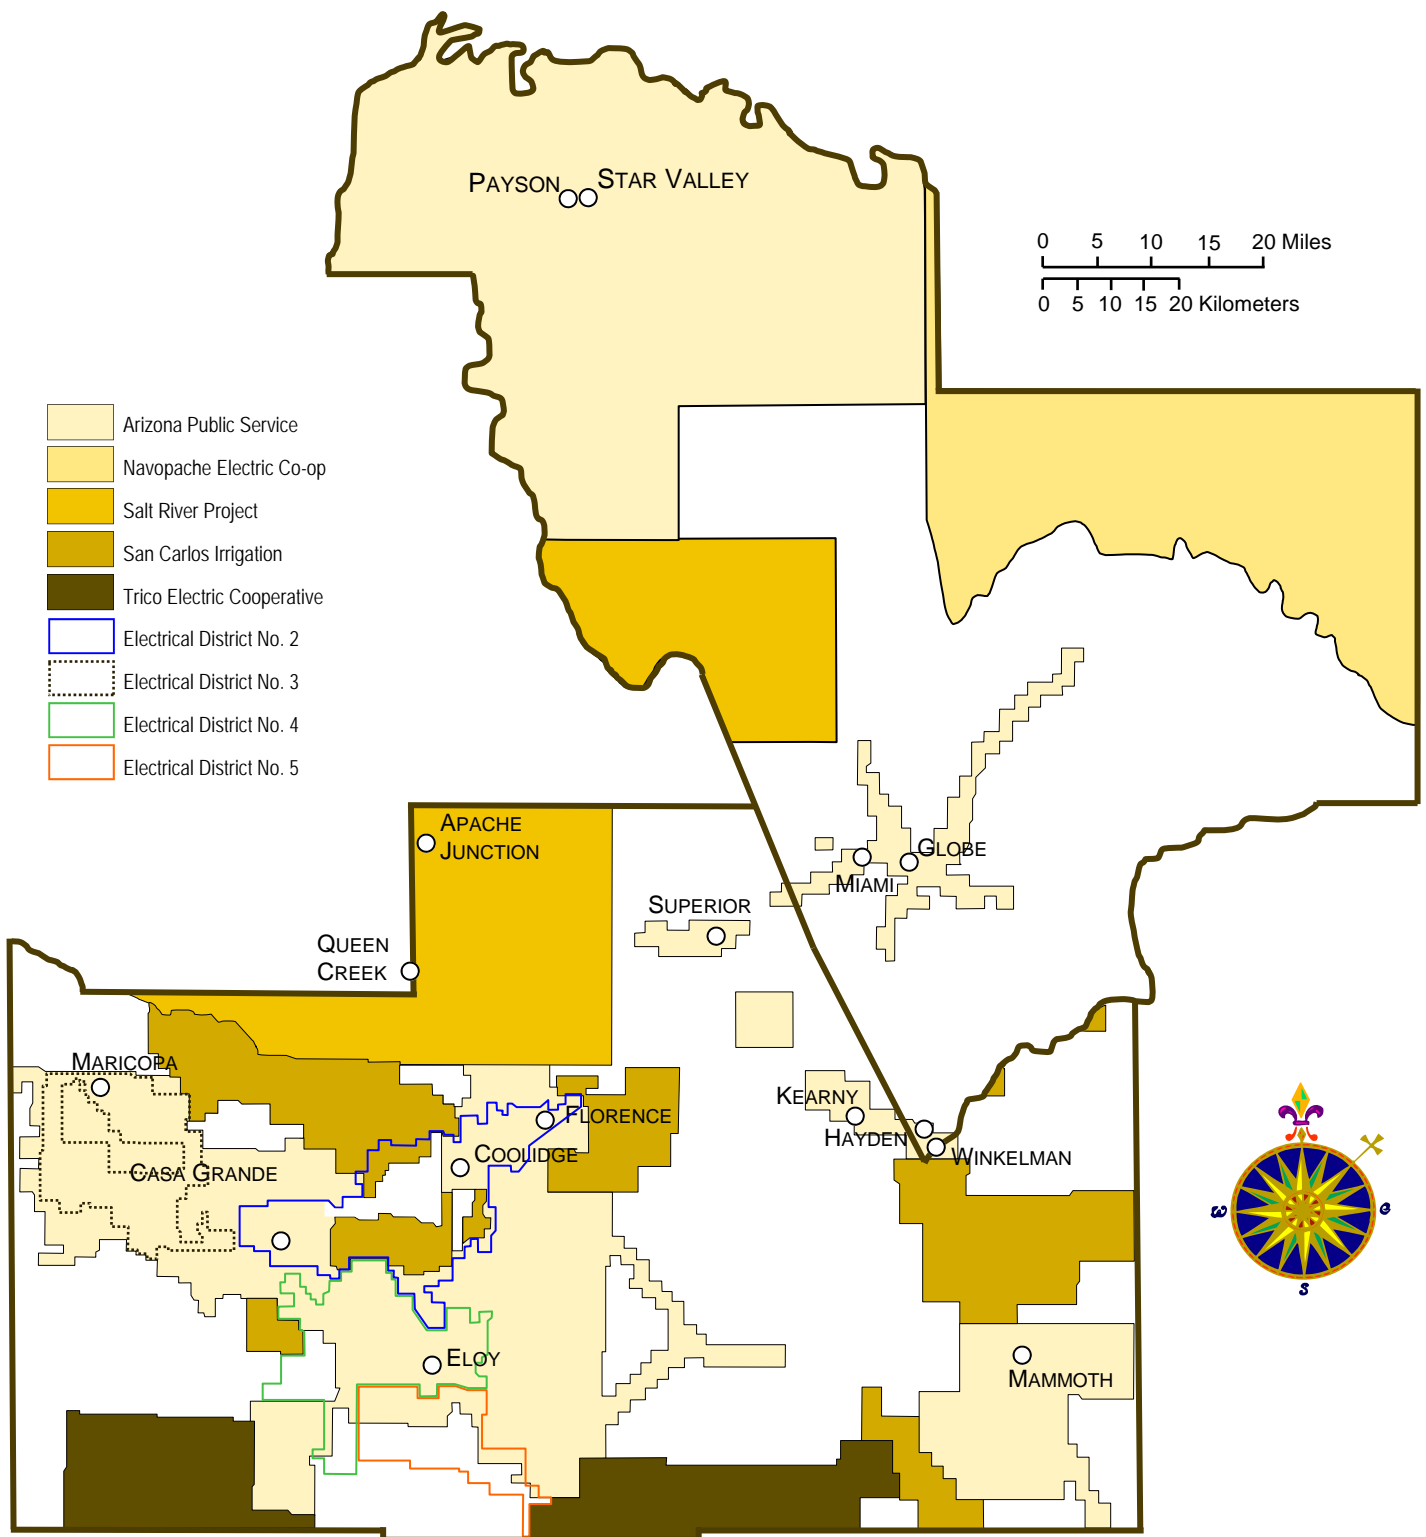

BIOTIC COMMUNITIES WITHIN THE CAAG DISTRICT

MAP NUMBER 7

Source: Arizona Game & Fish Department, 1993; Arizona Electronic Atlas

ACTIVE MINING LOCATIONS WITHIN THE CAAG DISTRICT

MAP NUMBER 8

Source: Arizona State Mine Inspector's Office, 2005

WATER PLANNING AREAS WITHIN THE CAAG DISTRICT

MAP NUMBER 9

Source: Arizona Department of Water Resources

TELEPHONE SERVICE AREAS WITHIN THE CAAG DISTRICT

MAP NUMBER 10

Source: Arizona Corporation Commission, 1993

GAS SERVICE AREAS WITHIN THE CAAG DISTRICT

MAP NUMBER 11

Source: Arizona Corporation Commission, 1993

ELECTRICAL SERVICE AREAS WITHIN THE CAAG DISTRICT

MAP NUMBER 12

Source: Arizona Corporation Commission, 2003