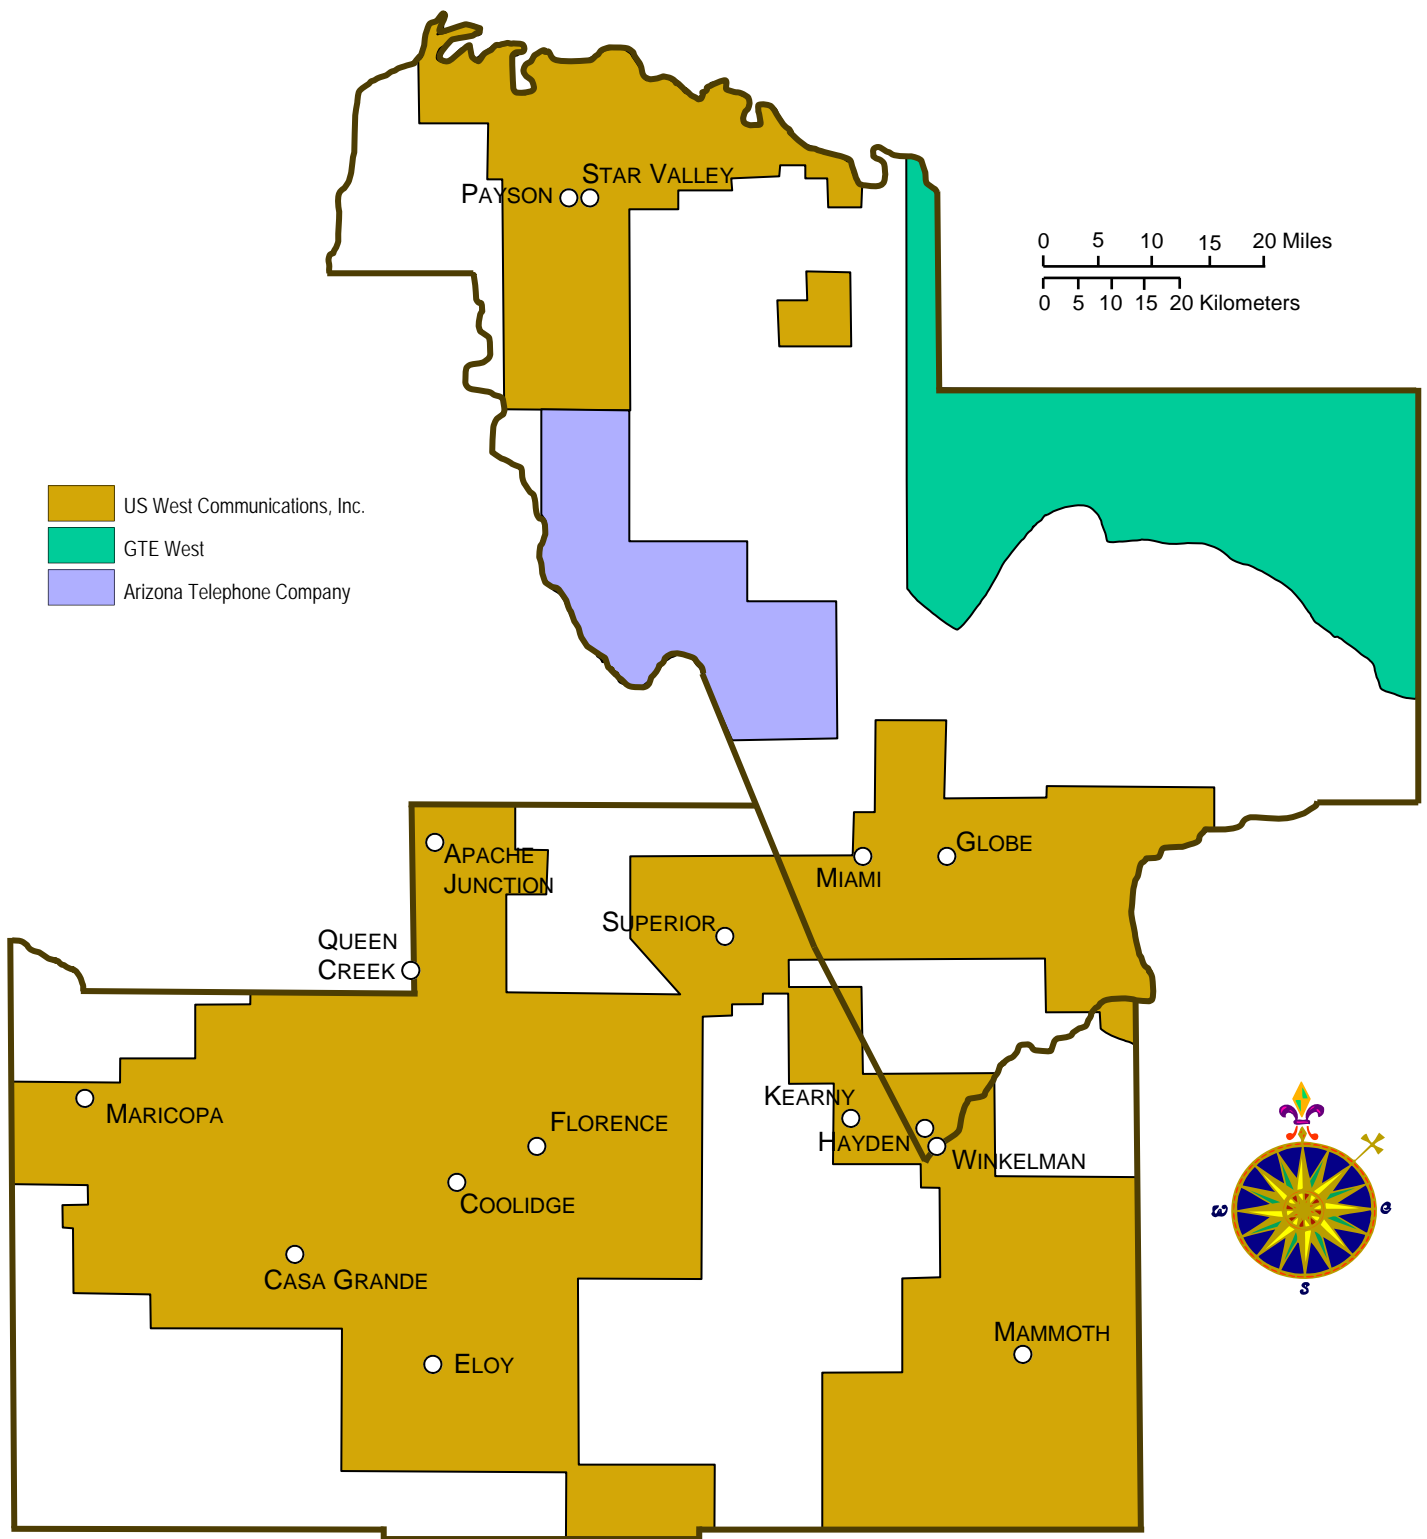

BIOTIC COMMUNITIES WITHIN THE CAAG DISTRICT

MAP NUMBER 7

Source: Arizona Game & Fish Department, 1993; Arizona Electronic Atlas

ACTIVE MINING LOCATIONS WITHIN THE CAAG DISTRICT

MAP NUMBER 8

Source: Arizona State Mine Inspector's Office, 2005

WATER PLANNING AREAS WITHIN THE CAAG DISTRICT

MAP NUMBER 9

Source: Arizona Department of Water Resources

TELEPHONE SERVICE AREAS WITHIN THE CAAG DISTRICT

MAP NUMBER 10

Source: Arizona Corporation Commission, 1993

GAS SERVICE AREAS WITHIN THE CAAG DISTRICT

MAP NUMBER 11

Source: Arizona Corporation Commission, 1993

ELECTRICAL SERVICE AREAS WITHIN THE CAAG DISTRICT

MAP NUMBER 12

Source: Arizona Corporation Commission, 2003