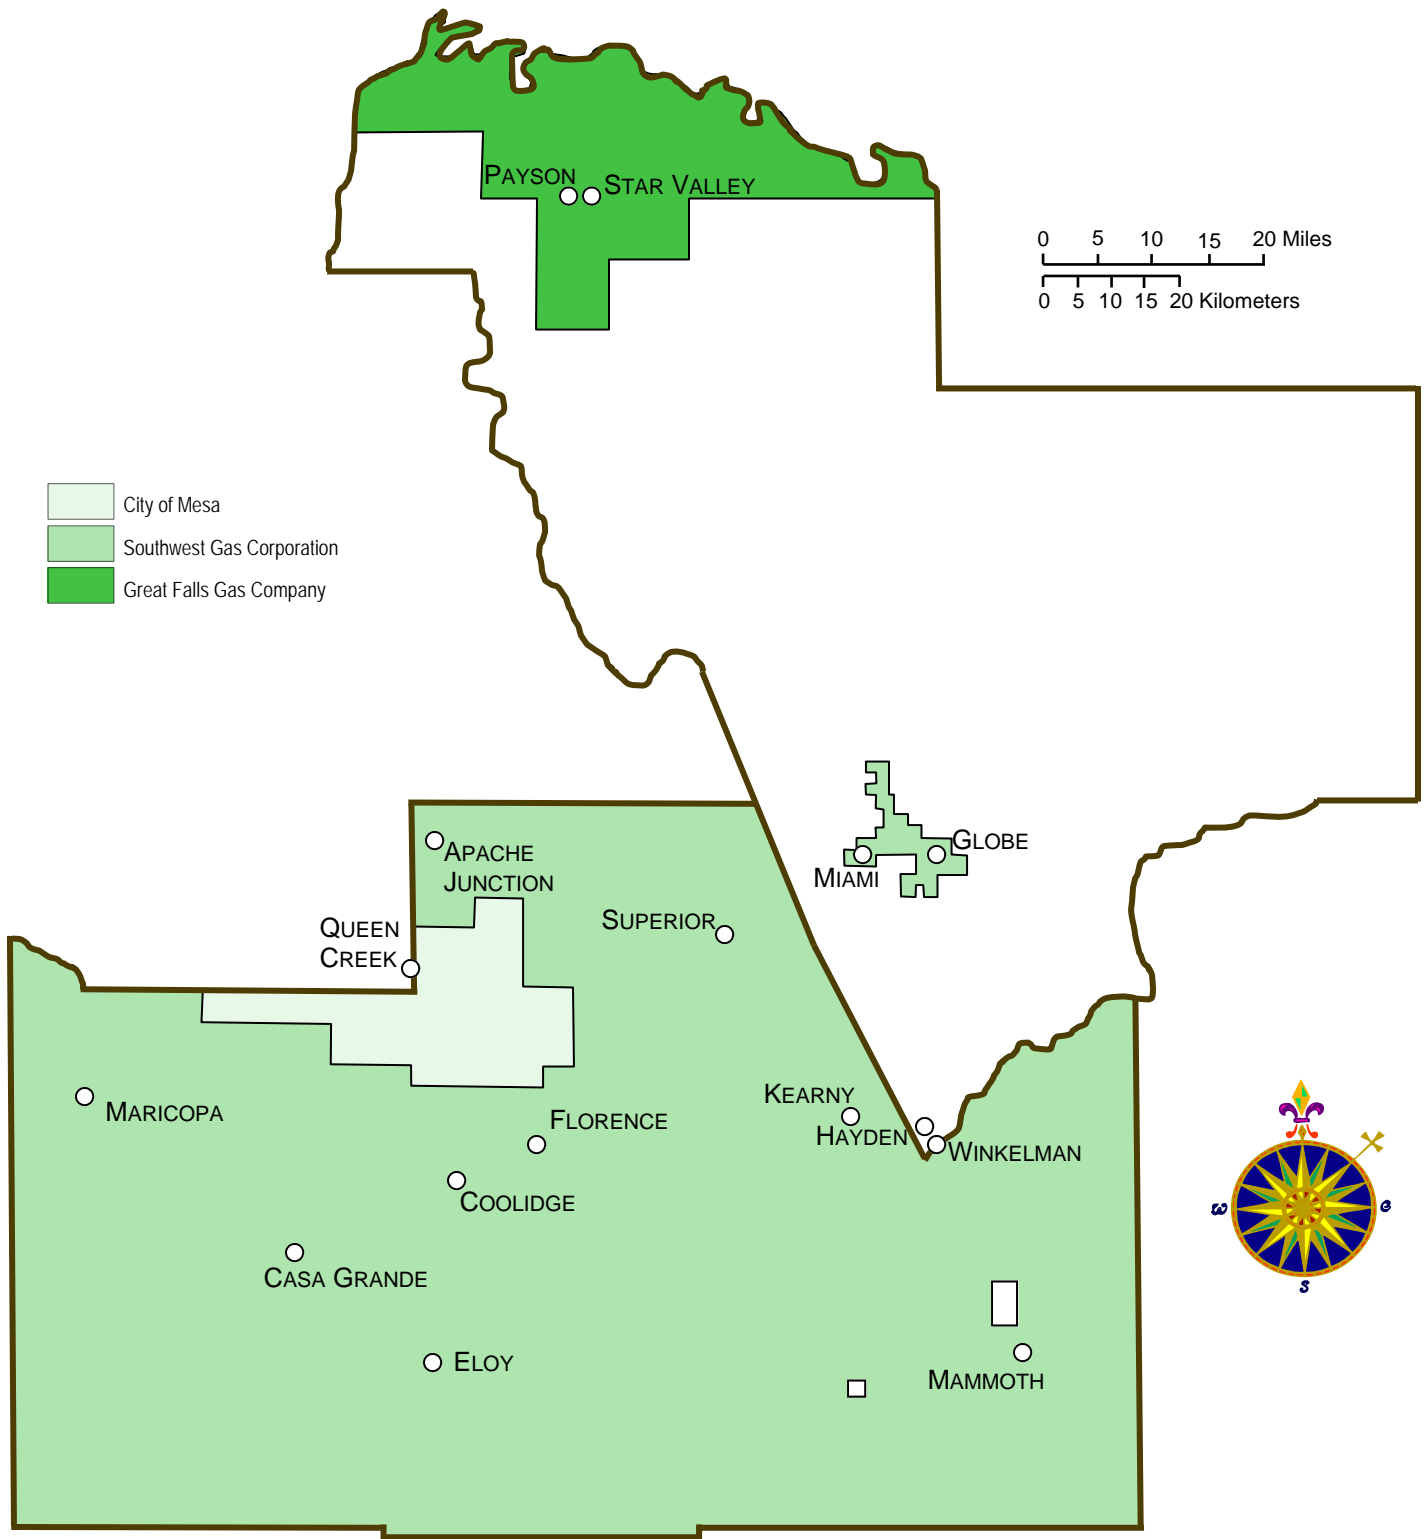

BIOTIC COMMUNITIES WITHIN THE CAAG DISTRICT

MAP NUMBER 7

Source: Arizona Game & Fish Department, 1993; Arizona Electronic Atlas

ACTIVE MINING LOCATIONS WITHIN THE CAAG DISTRICT

MAP NUMBER 8

Source: Arizona State Mine Inspector's Office, 2005

WATER PLANNING AREAS WITHIN THE CAAG DISTRICT

MAP NUMBER 9

Source: Arizona Department of Water Resources

TELEPHONE SERVICE AREAS WITHIN THE CAAG DISTRICT

MAP NUMBER 10

Source: Arizona Corporation Commission, 1993

GAS SERVICE AREAS WITHIN THE CAAG DISTRICT

MAP NUMBER 11

Source: Arizona Corporation Commission, 1993

ELECTRICAL SERVICE AREAS WITHIN THE CAAG DISTRICT

MAP NUMBER 12

Source: Arizona Corporation Commission, 2003